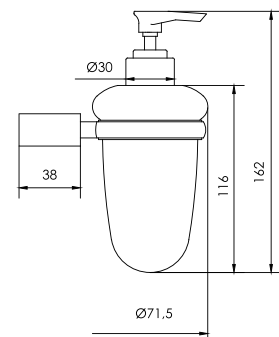

OVAL
 cod. 2120OVAJ0000
 Porta jabón Oval cromo

OVAL
 cod. 2120OVAB0000
 Toallero de barra Oval cromo

OVAL
 cod. 2120OVAT0000
 Toallero de anillo Oval cromo

OVAL
 cod. 2120OVAL0000
 Dispensador de jabón líquido Oval cromo